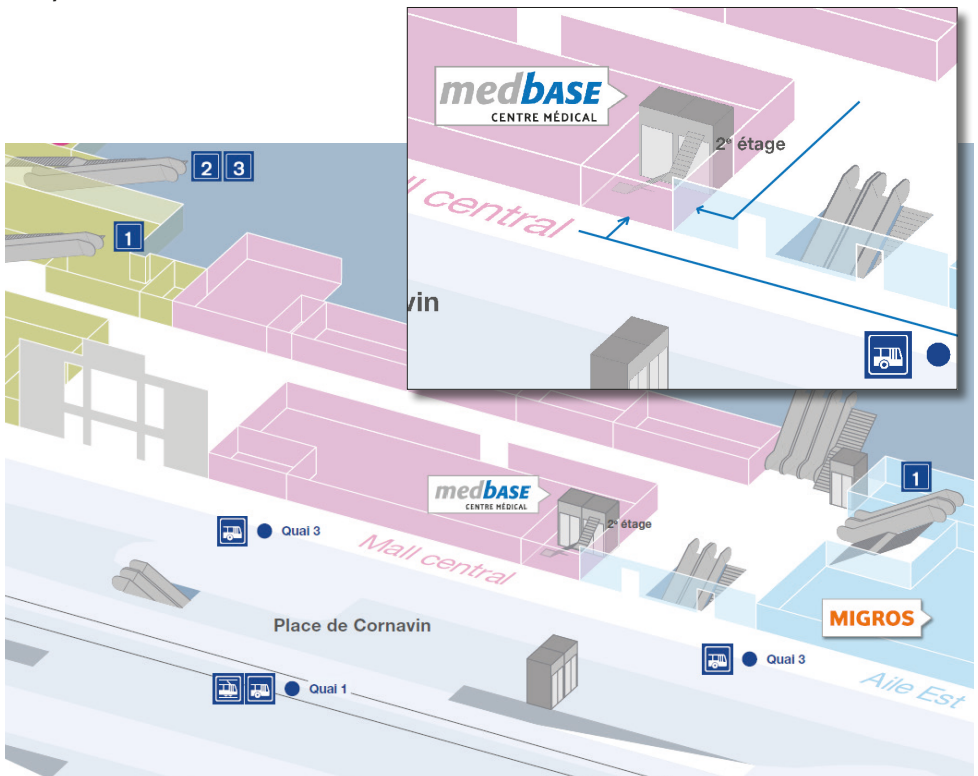

Medbase Genève Gare Cornavin

How to find us

There are two entrance doors on the ground floor of the railway station. One of them is on the outside of the station building, the others in the main hall, opposite the Migros entrance. Once you have passed one of the two entrances, use the lift to get to the 2nd floor.

Our Medical Centre is easily accessible by public transport. An underground car park is available for cars.

Medbase Genève Gare Cornavin | 7 place Cornavin | 1201 Genève

T 022 870 95 95 | F 022 870 95 96 | geneve-cornavin@medbase.ch | www.medbase.ch